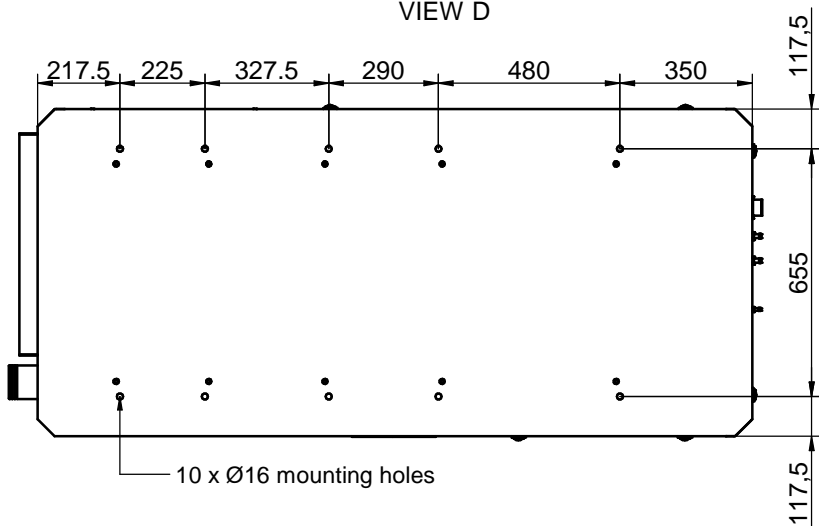

SIPHON BREAK CONNECTIONS
(AIR VENT SYSTEM-OPTIONAL KIT)

(115 GT / 120 GTA)

865

(115 GTC / 120 GTAC)

FAN INSIDE VIEW C

AIR OUTLET

GENERATOR AIR INLET VIEW B

VIEW A

SEA WATER OUTLET (Ø42)
(ONLY DRY EXHAUST)

LEAKS COOLANT OUTLET (Ø8)

FUEL INLET/
OUTLET (Ø12)

SEA WATER
INLET (Ø42)

VIEW D

10 x Ø16 mounting holes

GRUPO 115 GT-115 GTC / 120 GTA-120 GTAC

GENSET 115 GT-115 GTC / 120 GTA-120 GTAC