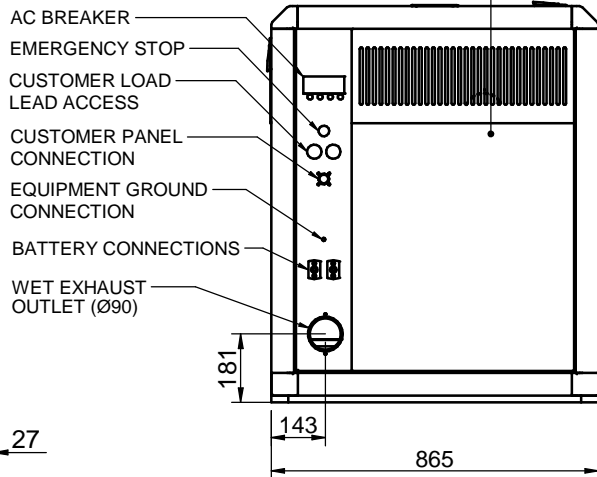

SIPHON BREAK CONNECTIONS
(AIR VENT SYSTEM-OPTIONAL KIT)

(115 GT / 120 GTA)

865

(115 GTC / 120 GTAC)

FAN INSIDE VIEW C

AIR OUTLET

GENERATOR AIR INLET VIEW B

VIEW A

SEA WATER OUTLET (Ø42)
(ONLY DRY EXHAUST)

LEAKS COOLANT OUTLET (Ø8)

FUEL INLET/
OUTLET (Ø12)

SEA WATER
INLET (Ø42)

VIEW D

10 x Ø16 mounting holes

GRUPO 115 GT-115 GTC / 120 GTA-120 GTAC

GENSET 115 GT-115 GTC / 120 GTA-120 GTAC