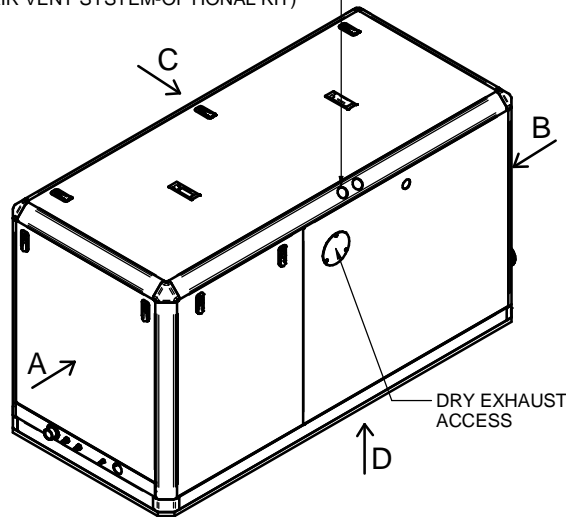

SIPHON BREAK CONNECTIONS
(AIR VENT SYSTEM-OPTIONAL KIT)

(115 GT / 120 GTA)

865

(115 GTC / 120 GTAC)

FAN INSIDE VIEW C

AIR OUTLET

GENERATOR AIR INLET VIEW B

VIEW A

SEA WATER OUTLET (Ø42)
(ONLY DRY EXHAUST)

LEAKS COOLANT OUTLET (Ø8)

FUEL INLET/
OUTLET (Ø12)

SEA WATER
INLET (Ø42)

VIEW D

10 x Ø16 mounting holes

GRUPO 115 GT-115 GTC / 120 GTA-120 GTAC

GENSET 115 GT-115 GTC / 120 GTA-120 GTAC