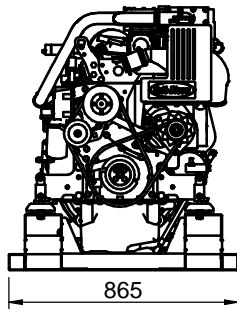

SIPHON BREAK CONNECTIONS
(AIR VENT SYSTEM-OPTIONAL KIT)

(115 GT / 120 GTA)

865

(115 GTC / 120 GTAC)

FAN INSIDE VIEW C

AIR OUTLET

GENERATOR AIR INLET VIEW B

VIEW A

SEA WATER OUTLET (Ø42)
(ONLY DRY EXHAUST)

LEAKS COOLANT OUTLET (Ø8)

FUEL INLET/
OUTLET (Ø12)

SEA WATER
INLET (Ø42)

VIEW D

10 x Ø16 mounting holes

GRUPO 115 GT-115 GTC / 120 GTA-120 GTAC

GENSET 115 GT-115 GTC / 120 GTA-120 GTAC