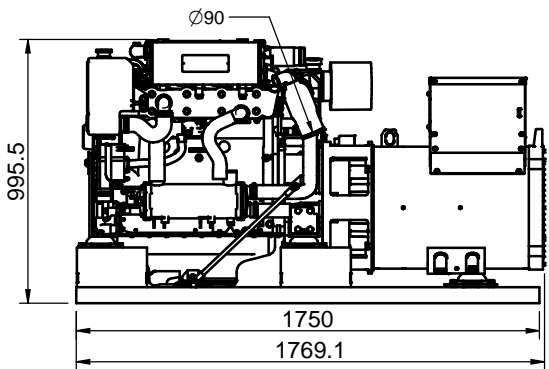

SIPHON BREAK CONNECTIONS
(AIR VENT SYSTEM-OPTIONAL KIT)

(115 GT / 120 GTA)

865

(115 GTC / 120 GTAC)

FAN INSIDE VIEW C

AIR OUTLET

GENERATOR AIR INLET VIEW B

VIEW A

SEA WATER OUTLET (Ø42)
(ONLY DRY EXHAUST)

LEAKS COOLANT OUTLET (Ø8)

FUEL INLET/
OUTLET (Ø12)

SEA WATER
INLET (Ø42)

VIEW D

10 x Ø16 mounting holes

GRUPO 115 GT-115 GTC / 120 GTA-120 GTAC

GENSET 115 GT-115 GTC / 120 GTA-120 GTAC