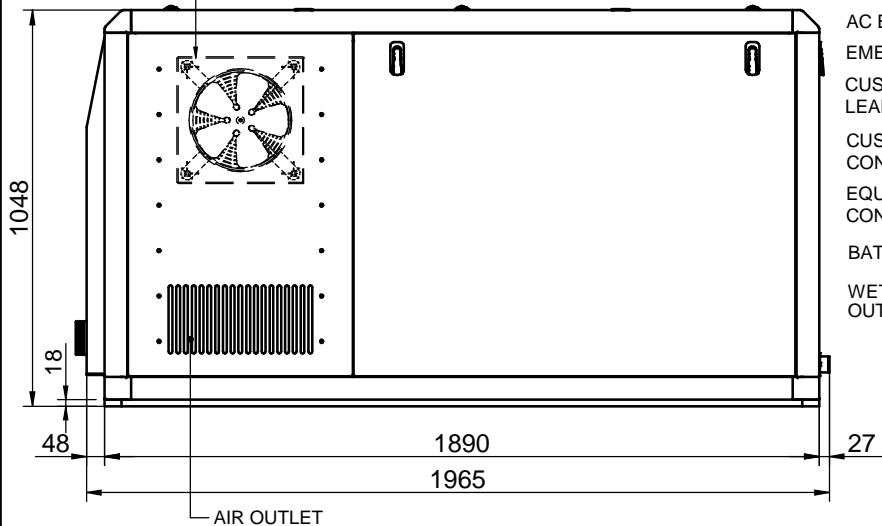

SIPHON BREAK CONNECTIONS
(AIR VENT SYSTEM-OPTIONAL KIT)

(115 GT / 120 GTA)

865

(115 GTC / 120 GTAC)

FAN INSIDE VIEW C

AIR OUTLET

GENERATOR AIR INLET VIEW B

VIEW A

SEA WATER OUTLET (Ø42)
(ONLY DRY EXHAUST)

LEAKS COOLANT OUTLET (Ø8)

FUEL INLET/
OUTLET (Ø12)

SEA WATER
INLET (Ø42)

VIEW D

10 x Ø16 mounting holes

GRUPO 115 GT-115 GTC / 120 GTA-120 GTAC

GENSET 115 GT-115 GTC / 120 GTA-120 GTAC