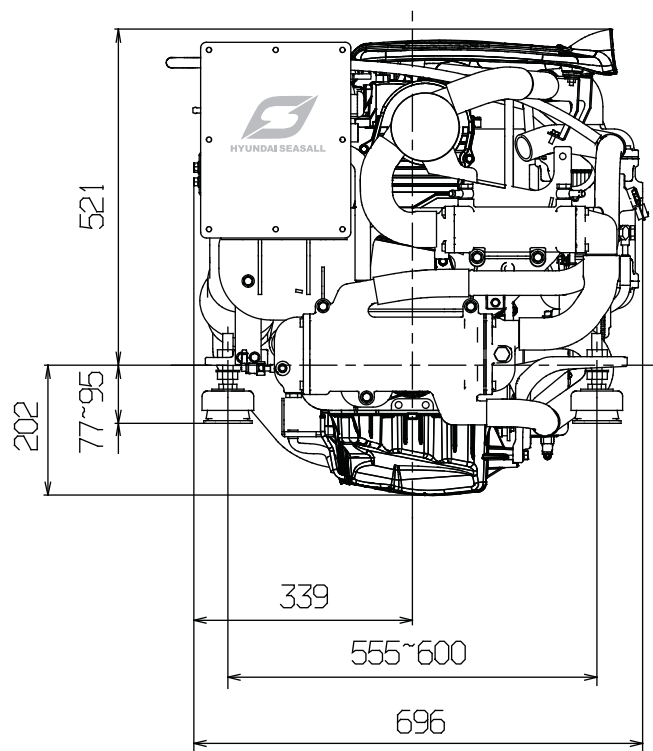

## ■ D170P Dimensions

ZF 45A

Front view

Side view